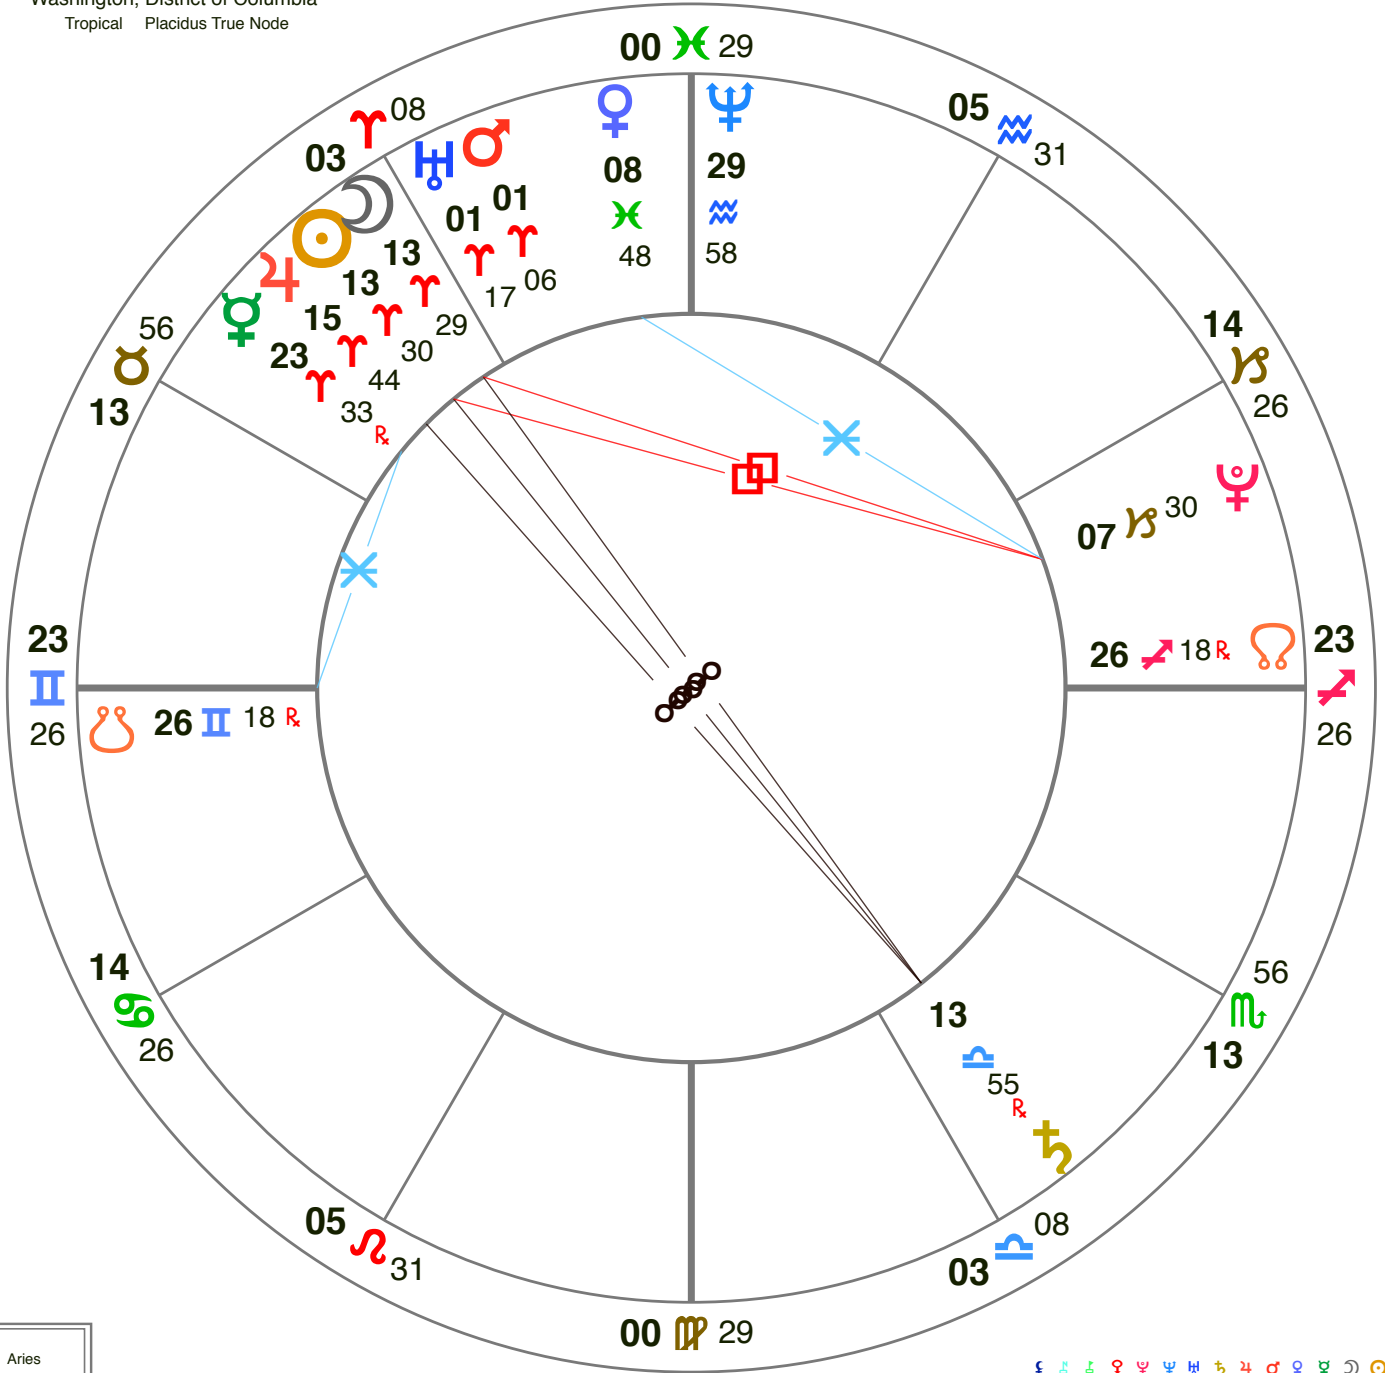

April 2011 New Moon

Natal Chart
 Sunday, April 3, 2011
 10:32:00 AM EDT
 Washington, District of Columbia
 Tropical Placidus True Node

Provided by Ron Archer
 www.miamiastrlogy.com

- ♈ Aries
- ♉ Taurus
- ♊ Gemini
- ♋ Cancer
- ♌ Leo
- ♍ Virgo
- ♎ Libra
- ♏ Scorpio
- ♐ Sagittarius
- ♑ Capricorn
- ♒ Aquarius
- ♓ Pisces

- ☉ Sun
- ☽ Moon
- ♁ Mercury
- ♀ Venus
- ♂ Mars
- ♃ Jupiter
- ♄ Saturn
- ♅ Uranus
- ♆ Neptune
- ♇ Pluto
- ♁ North Node
- ♁ South Node
- ♁ Chiron
- ♁ Pallas
- ♁ Juno
- ♁ Ceres
- ♁ Vesta
- ♁ AS Ascendant
- ♁ MC Midheaven
- ♁ Part of Fortune
- ♁ Earth