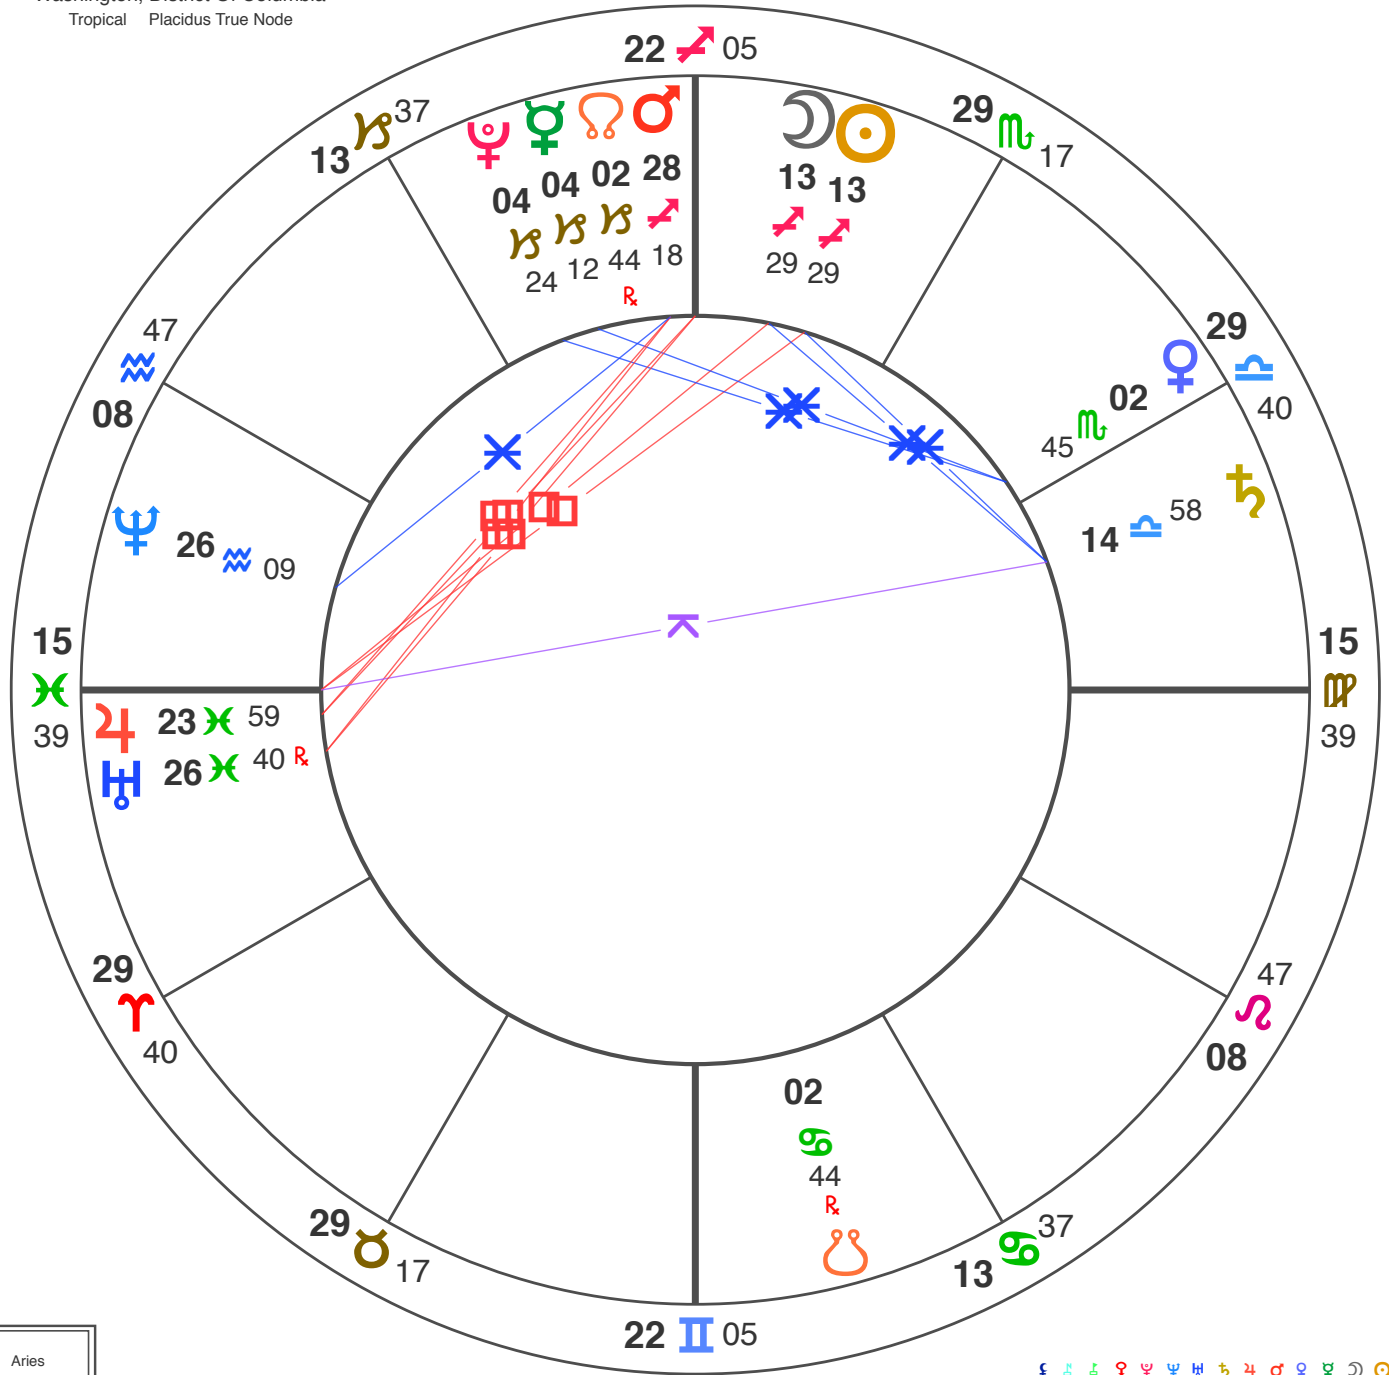

December New Moon 2010

Natal Chart
 Sunday, December 5, 2010
 12:36:00 PM EST
 Washington, District Of Columbia
 Tropical Placidus True Node

Provided by Ron Archer
 www.miamiastrology.com

- ♈ Aries
- ♉ Taurus
- ♊ Gemini
- ♋ Cancer
- ♌ Leo
- ♍ Virgo
- ♎ Libra
- ♏ Scorpio
- ♐ Sagittarius
- ♑ Capricorn
- ♒ Aquarius
- ♓ Pisces

- | | | |
|-------------|-------------------|--------------|
| ☉ Sun | ☾ Moon | ♃ Mercury |
| ♀ Venus | ♂ Mars | ♃ Jupiter |
| ♄ Saturn | ♅ Uranus | ♆ Neptune |
| ♇ Pluto | ♁ North Node | ♂ South Node |
| ♄ Chiron | ♃ Pallas | ♃ Juno |
| ♁ Ceres | ♃ Vesta | ♈ Ascendant |
| ♁ Midheaven | ♃ Part of Fortune | ♁ Earth |
| ♁ Vertex | ♃ Transpluto | ♁ Liliith |
| ♁ Eris | ♃ Pholus | ♁ Nessus |