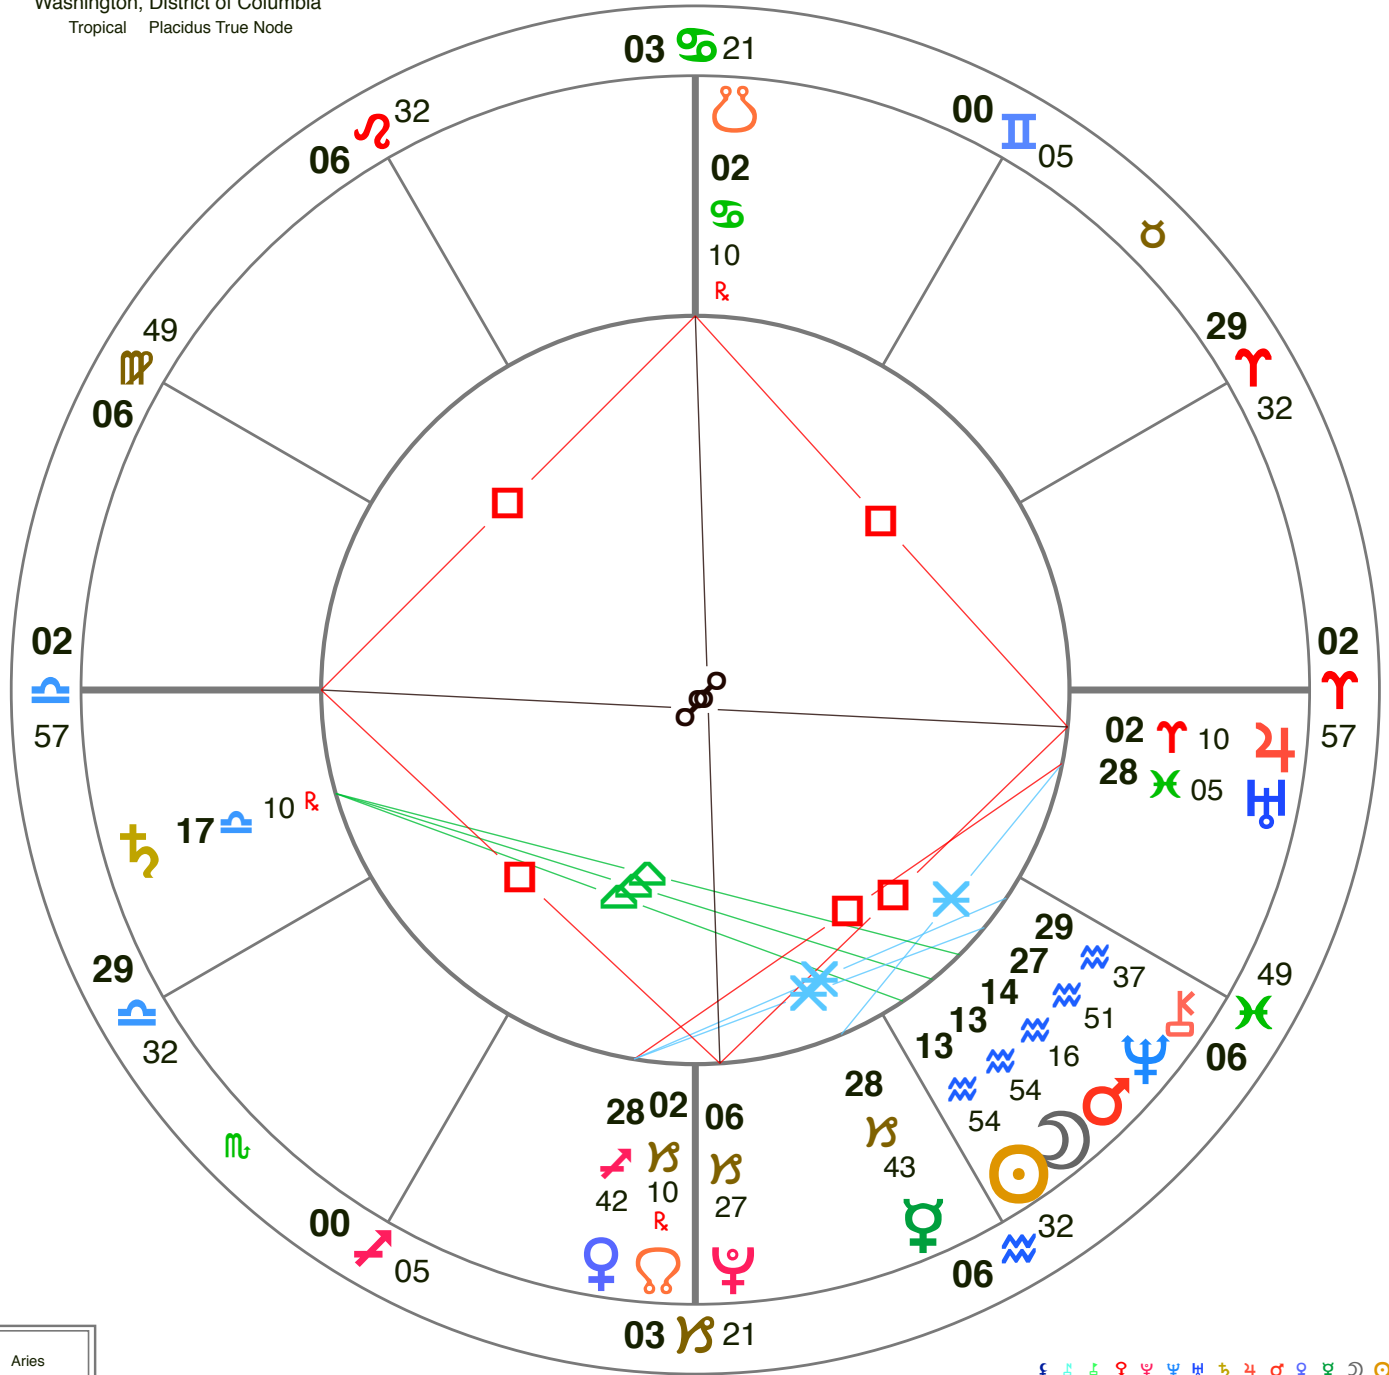

February New Moon 2011

Natal Chart
 Wednesday, February 2, 2011
 9:31:00 PM EST
 Washington, District of Columbia
 Tropical Placidus True Node

Provided by Ron Archer
 www.miamiastronomy.com

- ♈ Aries
- ♉ Taurus
- ♊ Gemini
- ♋ Cancer
- ♌ Leo
- ♍ Virgo
- ♎ Libra
- ♏ Scorpio
- ♐ Sagittarius
- ♑ Capricorn
- ♒ Aquarius
- ♓ Pisces

- | | | |
|-----------------|----------------------|-----------------|
| ☉ Sun | ☾ Moon | ☿ Mercury |
| ♀ Venus | ♂ Mars | ♃ Jupiter |
| ♄ Saturn | ♅ Uranus | ♆ Neptune |
| ♇ Pluto | ♁ North Node | ♂ South Node |
| ♄♁ Chiron | ♁♁ Pallas | ♁♁ Juno |
| ♁♁ Ceres | ♁♁ Vesta | ♁♁ AS Ascendant |
| ♁♁ MC Midheaven | ♁♁ ☉ Part of Fortune | ♁♁ ⊕ Earth |