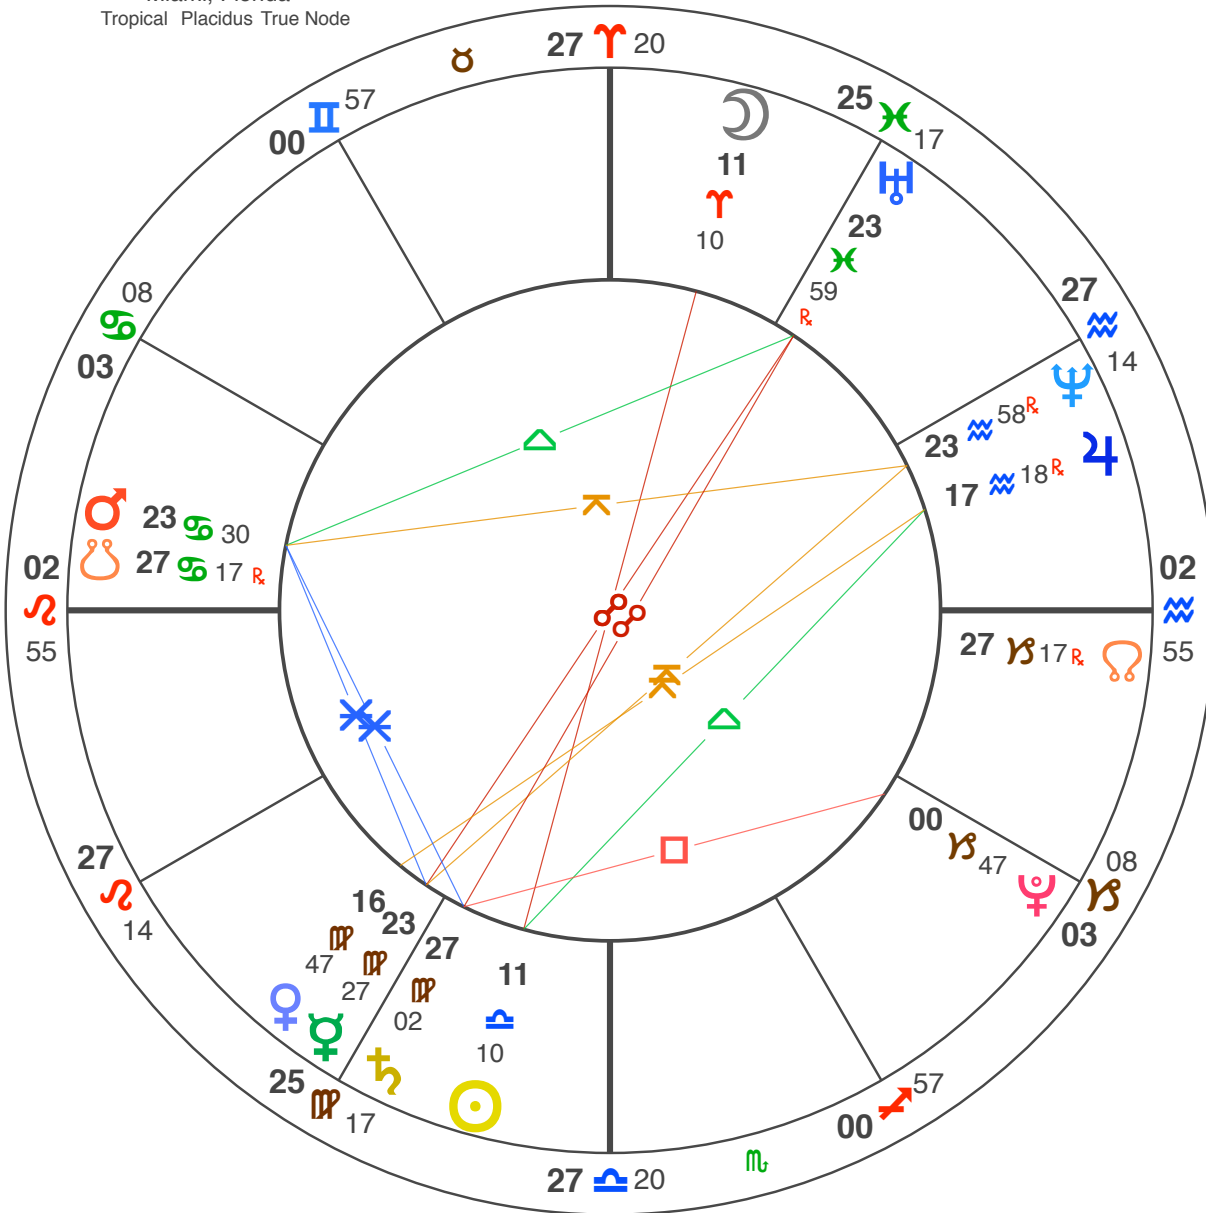

Full Moon October 4

Natal Chart
 Sunday, October 4, 2009
 2:10:00 AM EDT
 Miami, Florida
 Tropical Placidus True Node

- ♈ Aries
- ♉ Taurus
- ♊ Gemini
- ♋ Cancer
- ♌ Leo
- ♍ Virgo
- ♎ Libra
- ♏ Scorpio
- ♐ Sagittarius
- ♑ Capricorn
- ♒ Aquarius
- ♓ Pisces

- | | | |
|----------|--------------|--------------|
| ☉ Sun | ☾ Moon | ☿ Mercury |
| ♀ Venus | ♂ Mars | ♃ Jupiter |
| ♄ Saturn | ♅ Uranus | ♆ Neptune |
| ♇ Pluto | ♁ North Node | ♂ South Node |
| ♁ Chiron | ♃ Pallas | ♆ Juno |
| ♇ Ceres | ♅ Vesta | ♁ Earth |