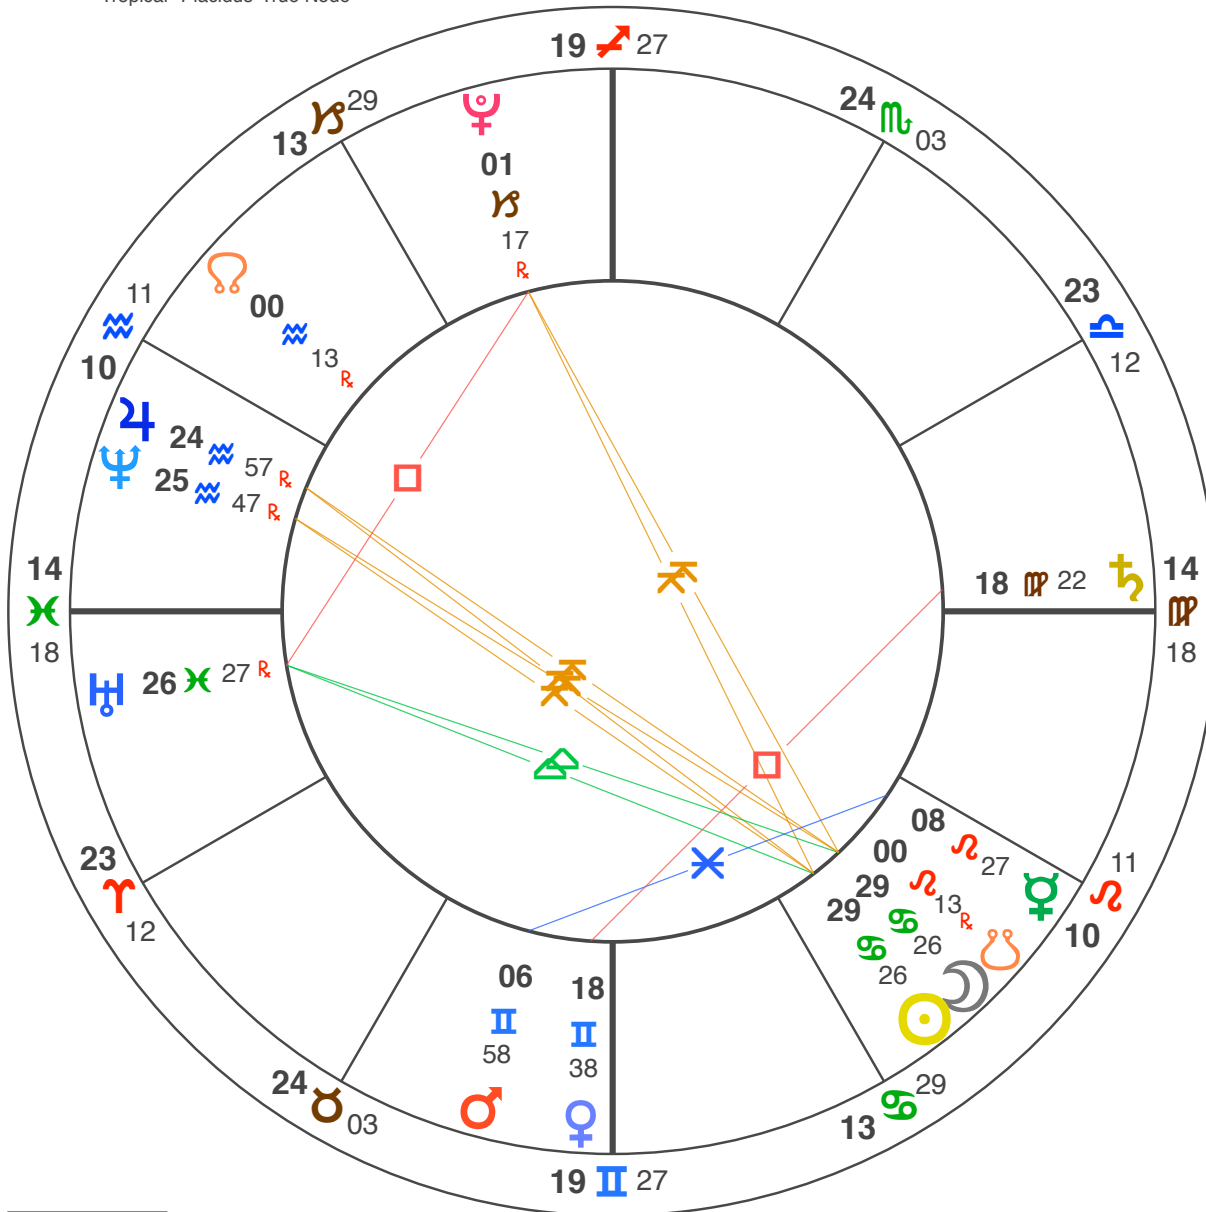

July New Moon 2009

Natal Chart
 Tuesday, July 21, 2009
 10:35:00 PM EDT
 Miami, Florida
 Tropical Placidus True Node

- Aries
- Taurus
- Gemini
- Cancer
- Leo
- Virgo
- Libra
- Scorpio
- Sagittarius
- Capricorn
- Aquarius
- Pisces

- | | | |
|--------|------------|------------|
| Sun | Moon | Mercury |
| Venus | Mars | Jupiter |
| Saturn | Uranus | Neptune |
| Pluto | North Node | South Node |
| Chiron | Pallas | Juno |
| Ceres | Vesta | Earth |