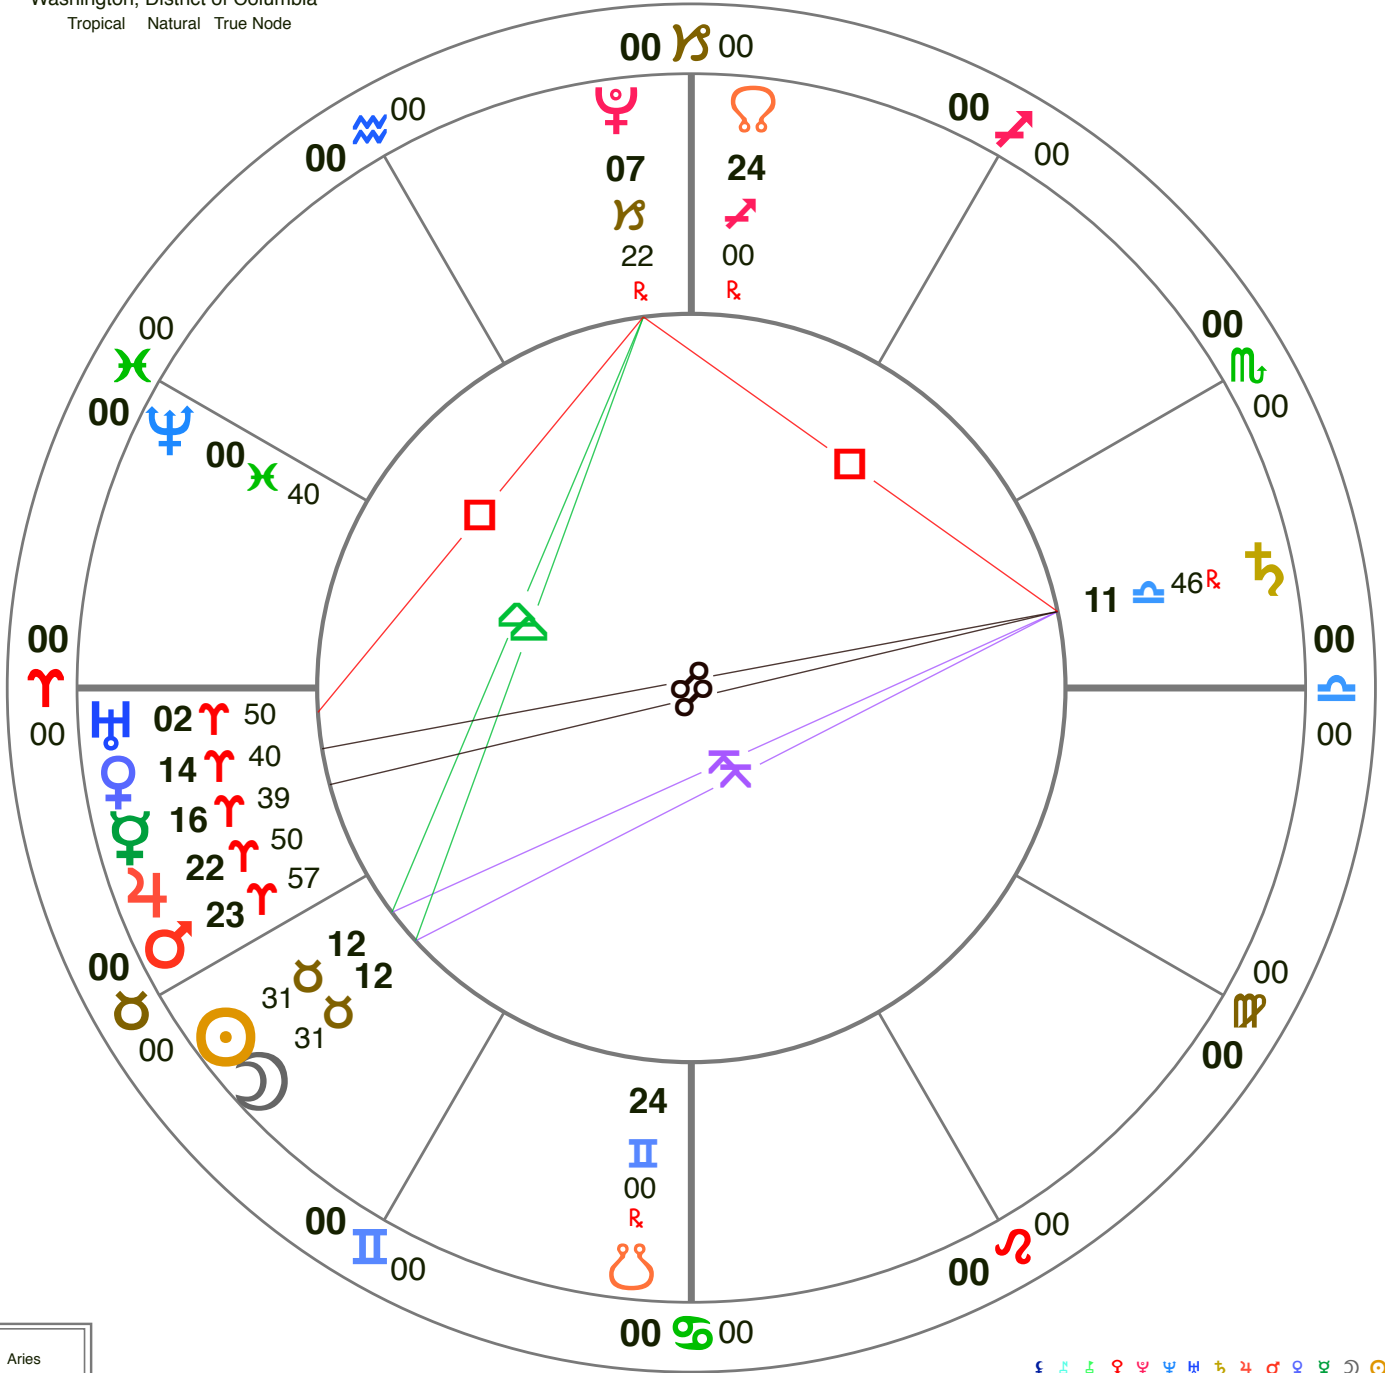

May 3 2011 New Moon

Natal Chart
 Tuesday, May 3, 2011
 2:51:00 AM EDT
 Washington, District of Columbia
 Tropical Natural True Node

Provided by Ron Archer
 www.miamiastrology.com

- ♈ Aries
- ♉ Taurus
- ♊ Gemini
- ♋ Cancer
- ♌ Leo
- ♍ Virgo
- ♎ Libra
- ♏ Scorpio
- ♐ Sagittarius
- ♑ Capricorn
- ♒ Aquarius
- ♓ Pisces

- ☉ Sun
- ☽ Moon
- ♁ Mercury
- ♀ Venus
- ♂ Mars
- ♃ Jupiter
- ♄ Saturn
- ♅ Uranus
- ♆ Neptune
- ♇ Pluto
- ♁ North Node
- ♁ South Node
- ♁ Chiron
- ♁ Pallas
- ♁ Juno
- ♁ Ceres
- ♁ Vesta
- ♁ AS Ascendant
- ♁ MC Midheaven
- ♁ Part of Fortune
- ♁ Earth