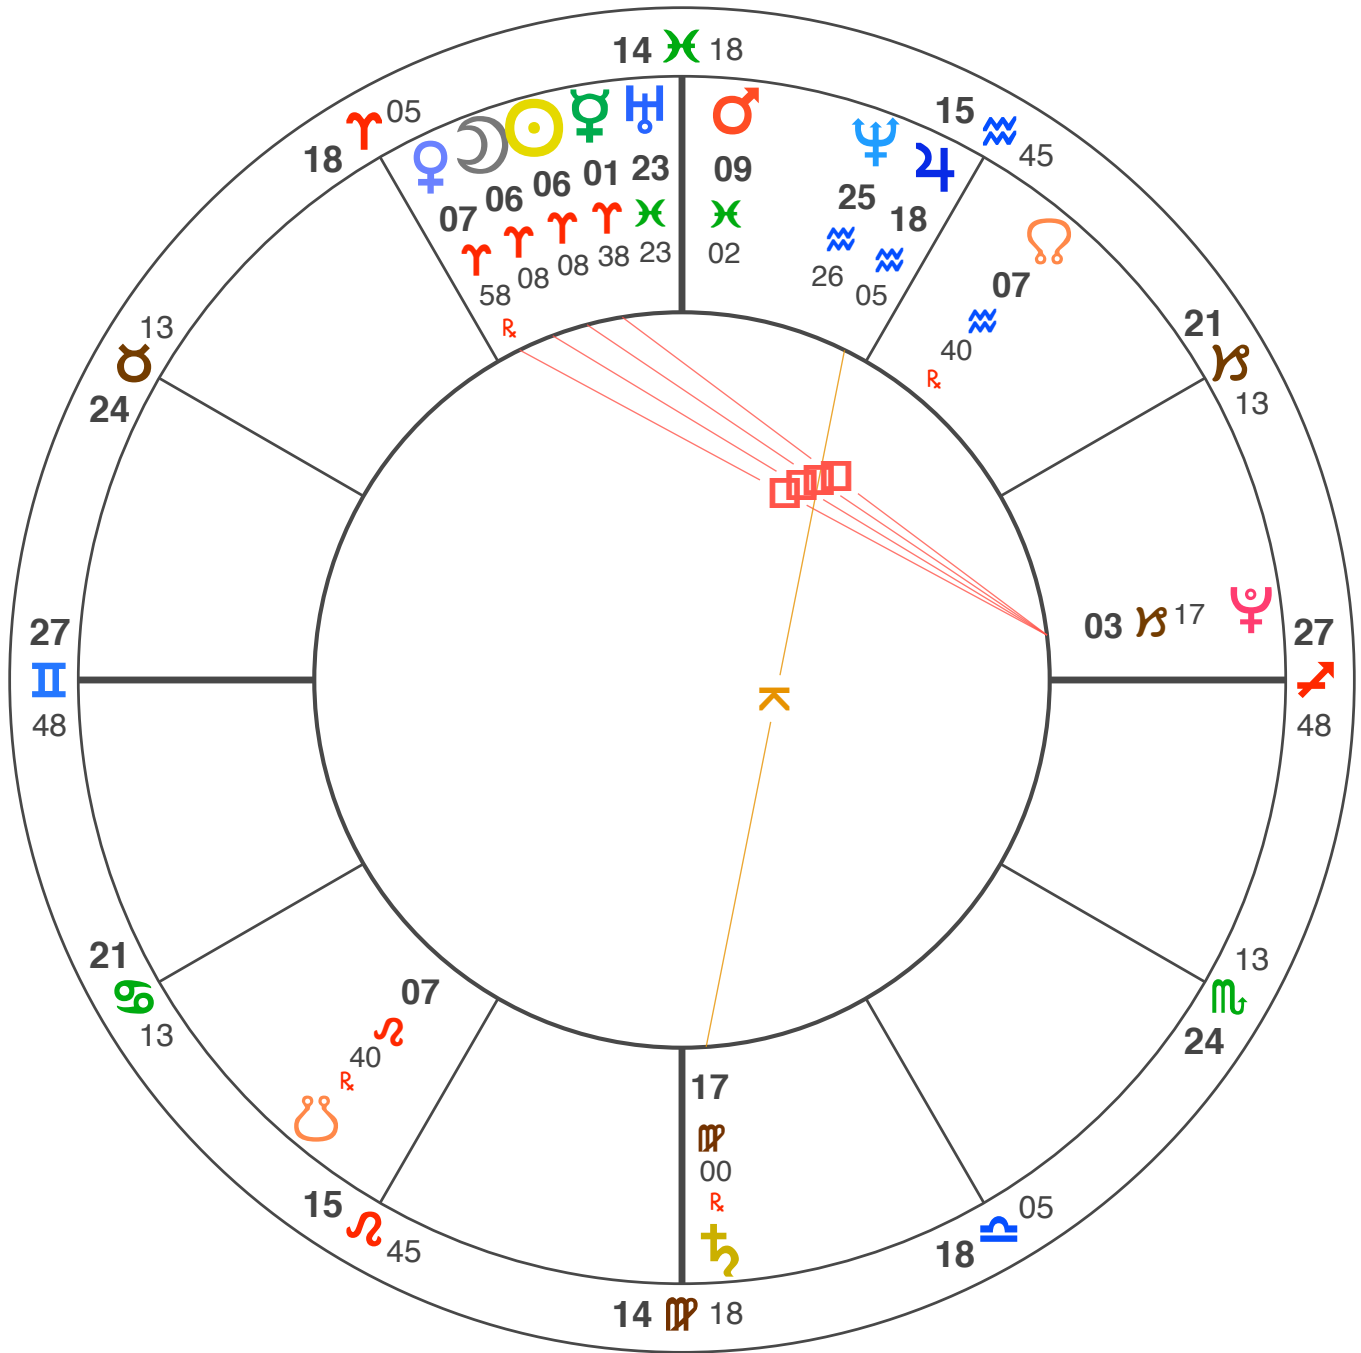

March 26 New Moon

Natal Chart
 Thursday, March 26, 2009
 12:06:00 PM EDT
 Miami, Florida
 Tropical Placidus True Node

	Sun		Moon		Mercury
	Venus		Mars		Jupiter
	Saturn		Uranus		Neptune
	Pluto		North Node		South Node
	Chiron		Pallas		Juno
	Ceres		Vesta		Earth

	Aries		Taurus		Gemini
	Cancer		Leo		Virgo
	Libra		Scorpio		Sagittarius
	Capricorn		Aquarius		Pisces

Provided by Ron Archer
www.miamiastronomy.com