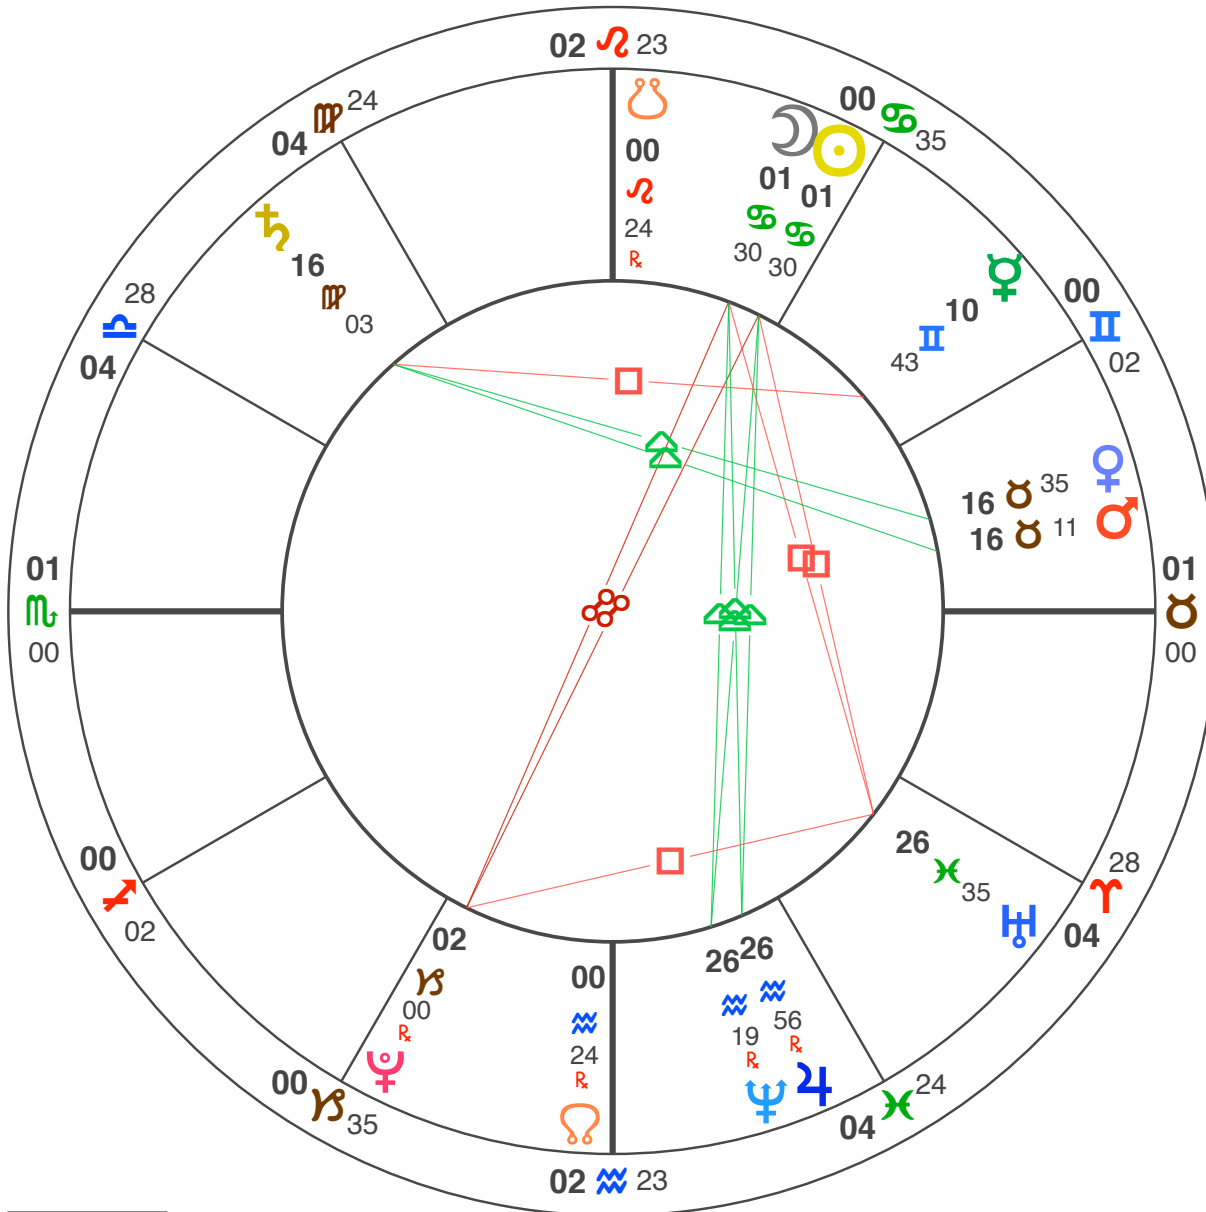

June New Moon

Natal Chart
 Monday, June 22, 2009
 3:35:00 PM EDT
 Miami, Florida
 Tropical Placidus True Node

- Aries
- Taurus
- Gemini
- Cancer
- Leo
- Virgo
- Libra
- Scorpio
- Sagittarius
- Capricorn
- Aquarius
- Pisces

	Sun		Moon		Mercury
	Venus		Mars		Jupiter
	Saturn		Uranus		Neptune
	Pluto		North Node		South Node
	Chiron		Pallas		Juno
	Ceres		Vesta		Earth

Provided by Ron Archer
www.miamiastronomy.com